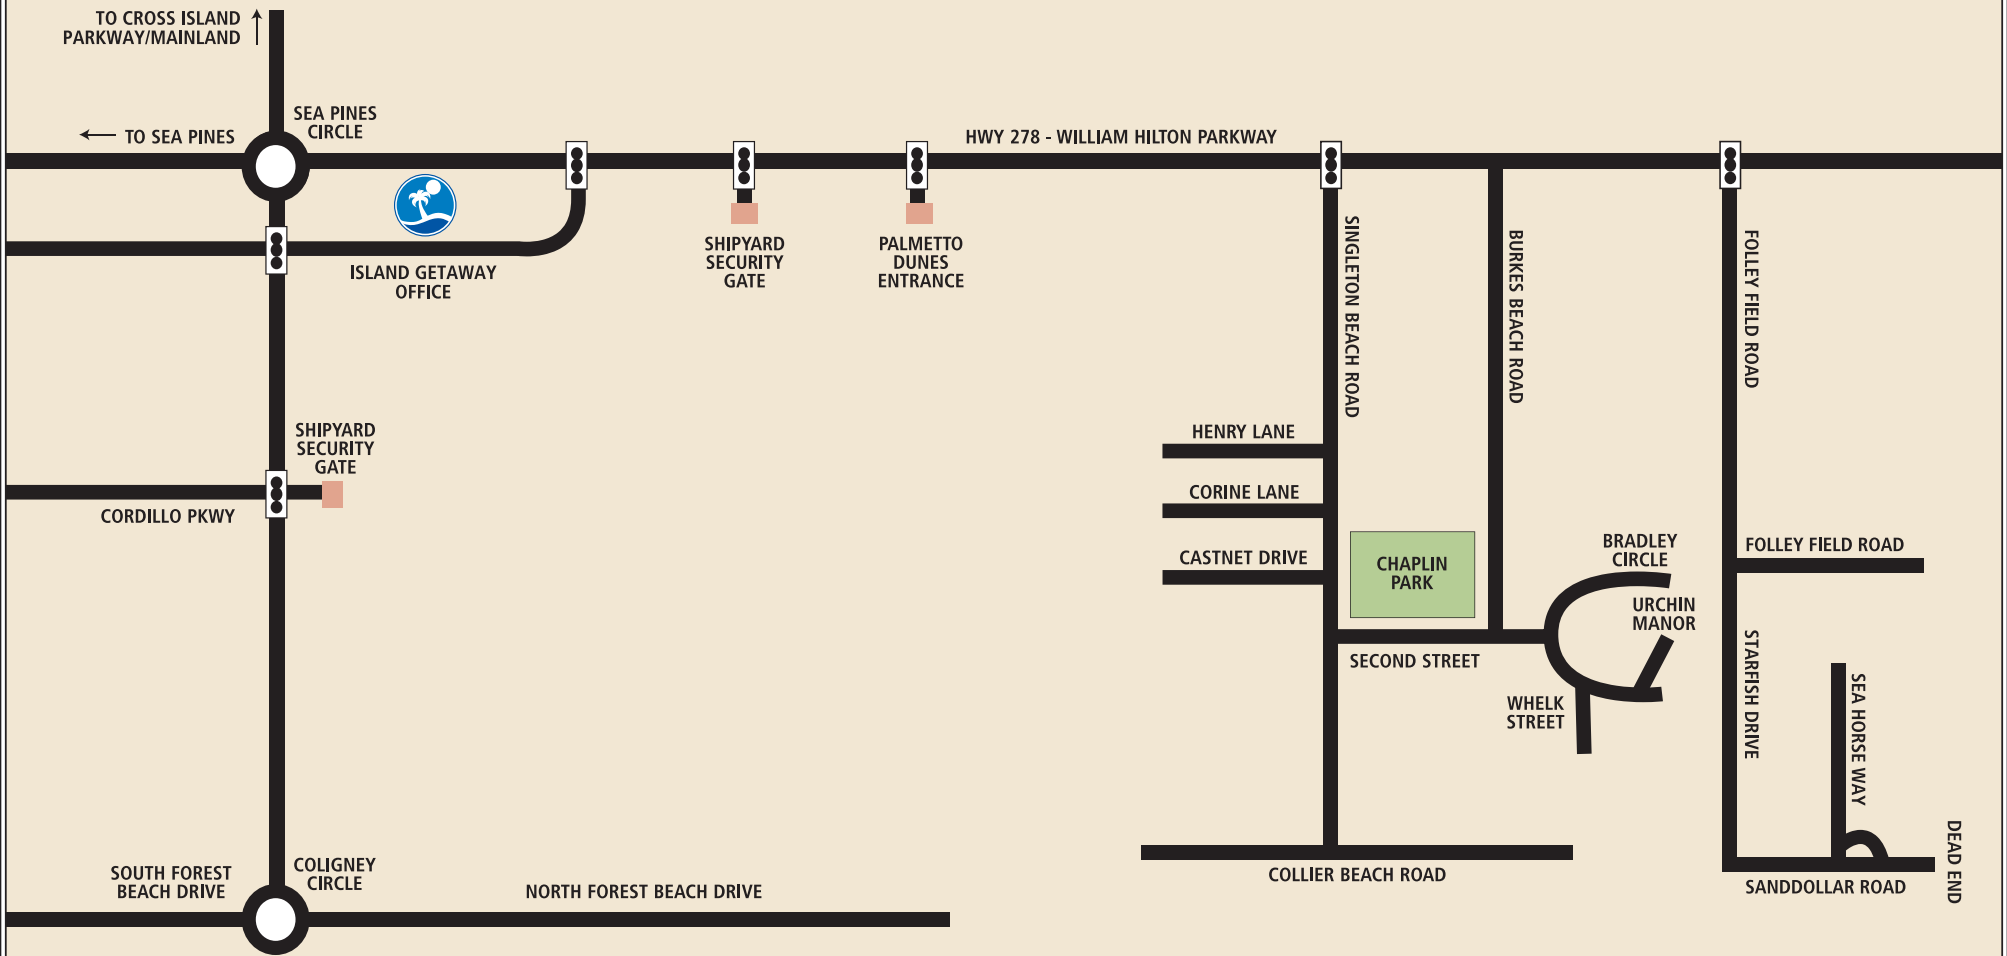

ISLAND GETAWAY RENTALS

Bradley Beach/Folley Field

ATLANTIC OCEAN

Map Not to Scale

28 New Orleans Road • Hilton Head Island, SC 29928 • 843.842.4664 • 800.476.4885