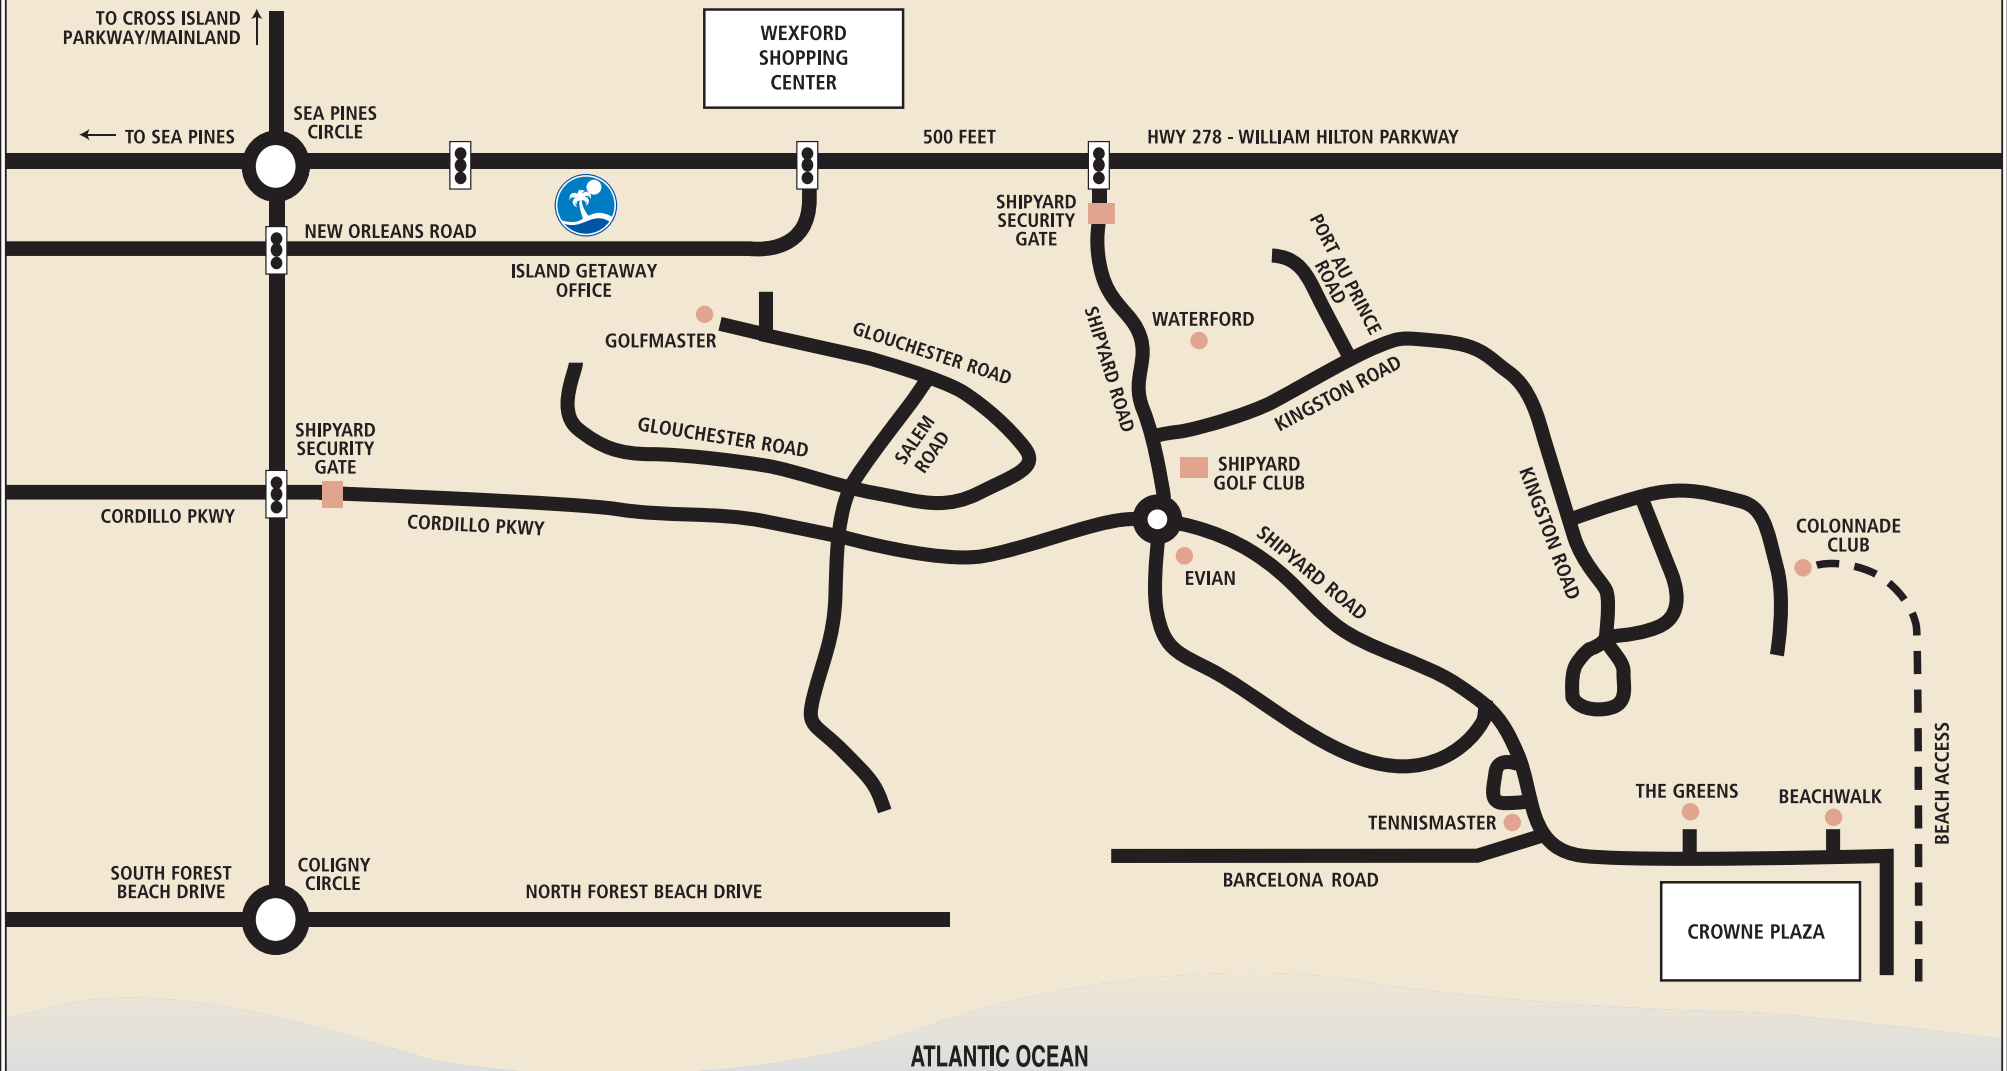

# ISLAND GETAWAY RENTALS

# Shipyard

Map Not to Scale

28 New Orleans Road • Hilton Head Island, SC 29928 • 843.842.4664 • 800.476.4885